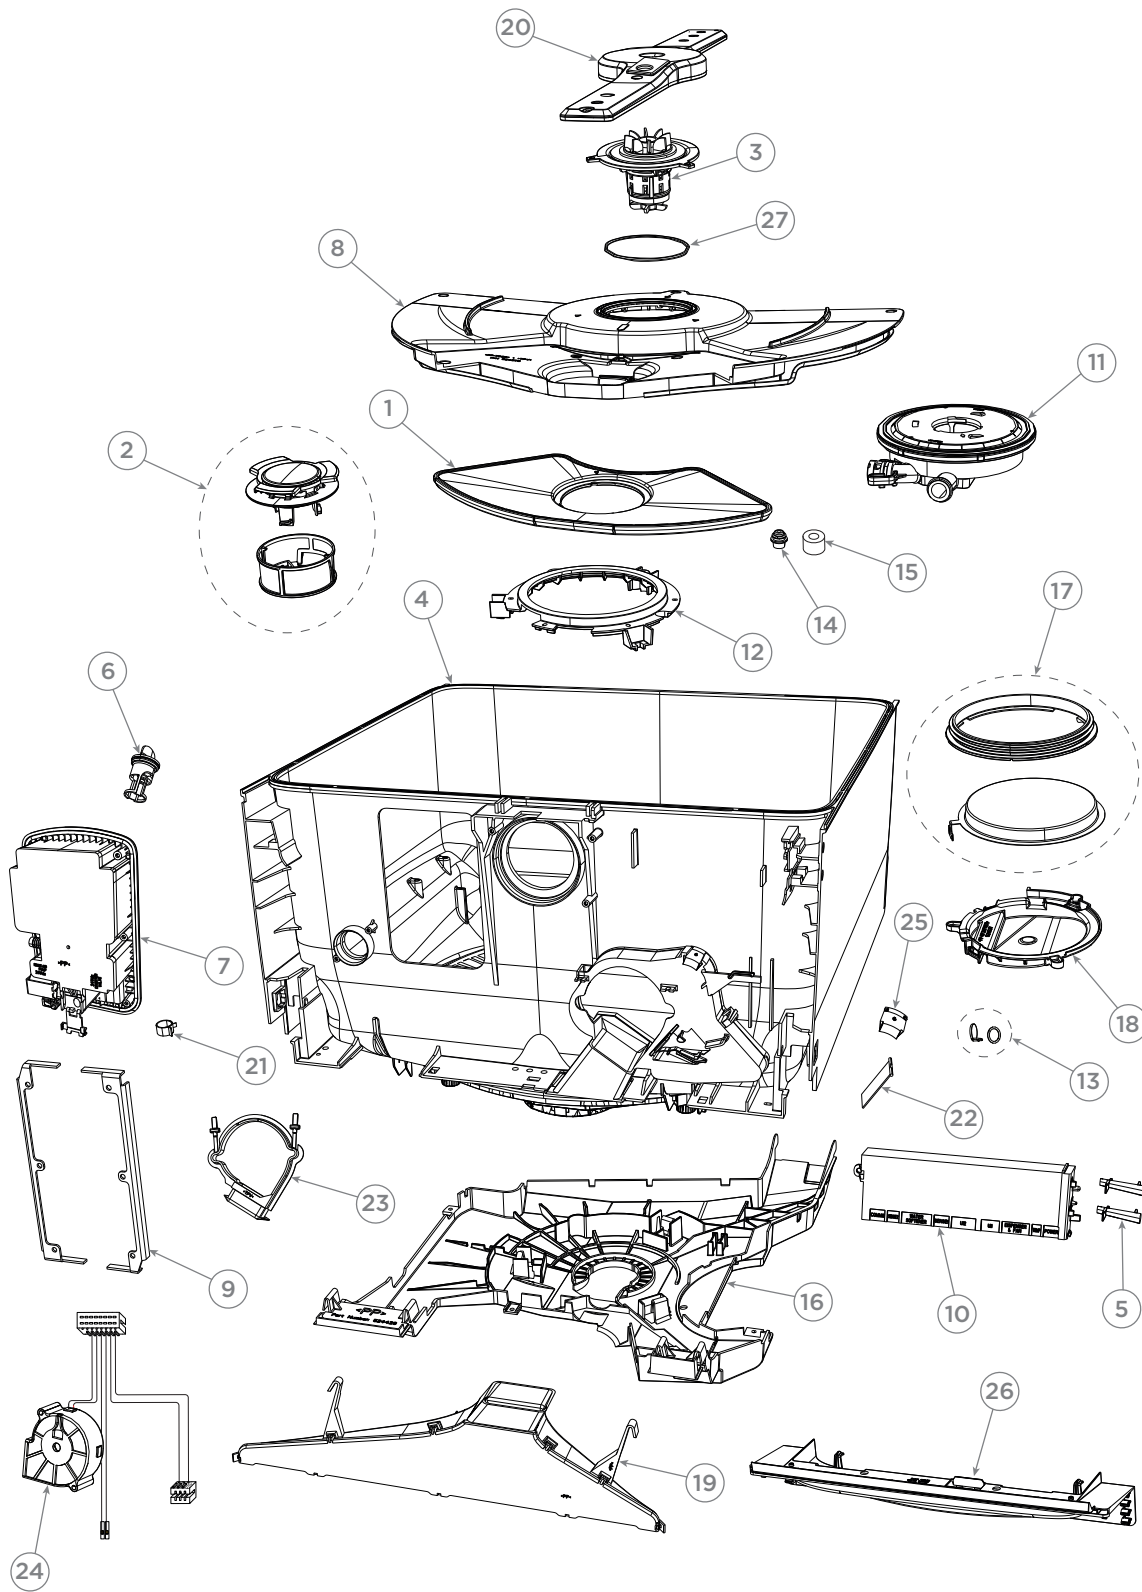

PARTS MANUAL

Dish Drawer™

DD60DAX9 FP AA

Product Code
81076-A

AA

Fisher & Paykel

FRONT PANELS/CONTROLS

CABINET ASSEMBLY

LID & LINK ASSEMBLY

TUB & COMPONENTS

TUB & COMPONENTS

BASKETS & RACKS

INSTALLATION COMPONENTS