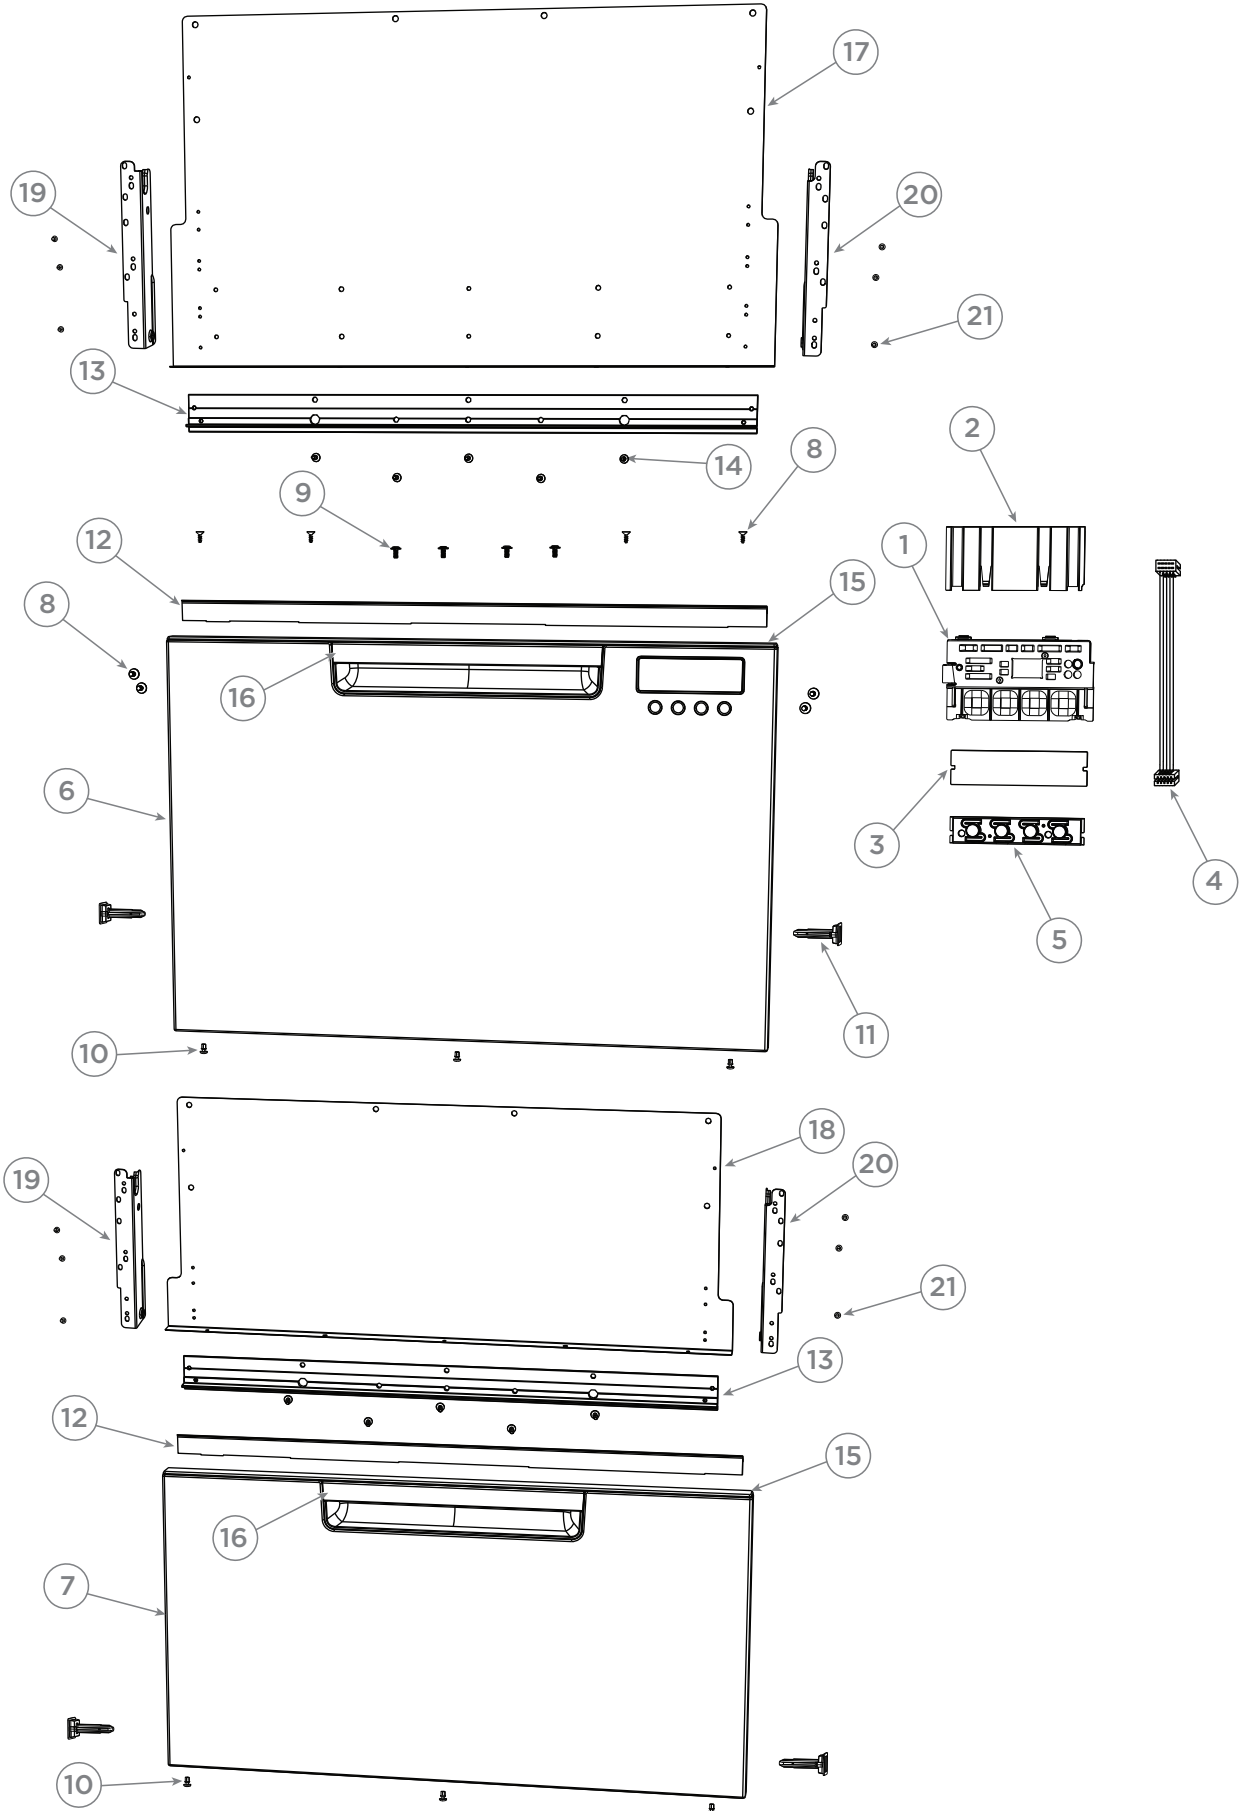

PARTS MANUAL

Dish Drawer™

DD60DAX9 FP AA

Product Code
81076-A

AA

Fisher & Paykel

FRONT PANELS/CONTROLS

CABINET ASSEMBLY

LID & LINK ASSEMBLY

TUB & COMPONENTS

TUB & COMPONENTS

BASKETS & RACKS

INSTALLATION COMPONENTS