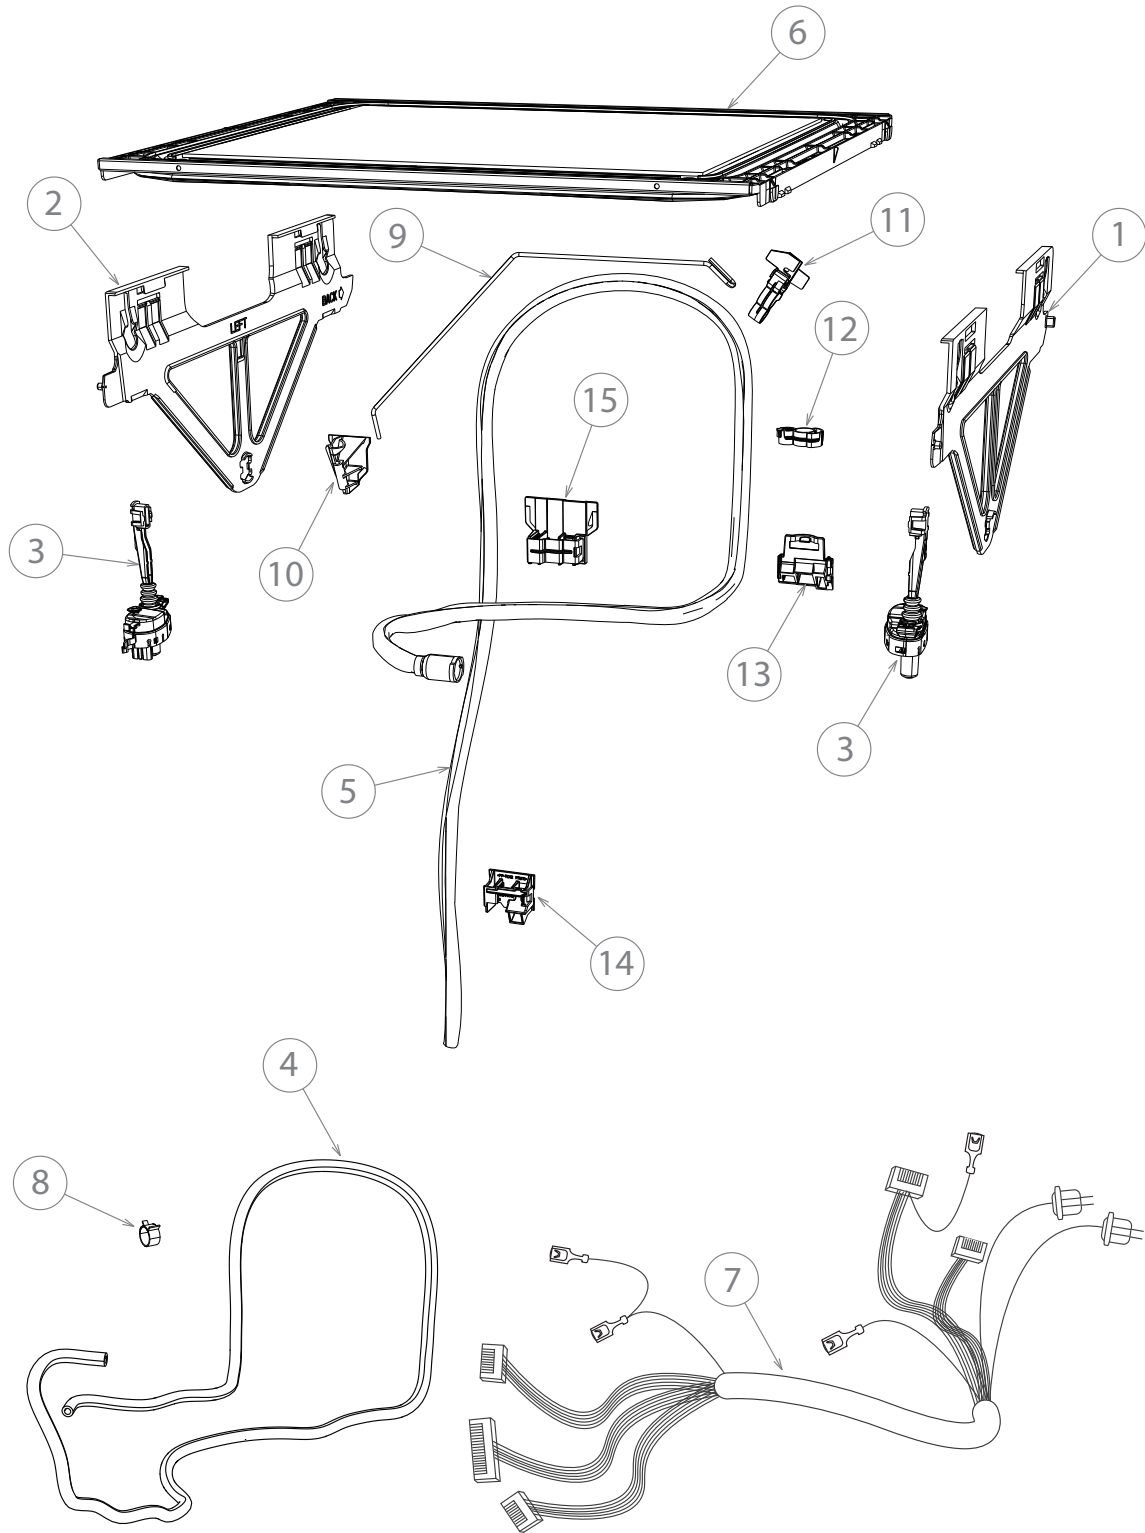

PARTS MANUAL

Dish Drawer™

DD60DAX9 FP AA

Product Code
81076-A

AA

Fisher & Paykel

FRONT PANELS/CONTROLS

CABINET ASSEMBLY

LID & LINK ASSEMBLY

TUB & COMPONENTS

TUB & COMPONENTS

BASKETS & RACKS

INSTALLATION COMPONENTS