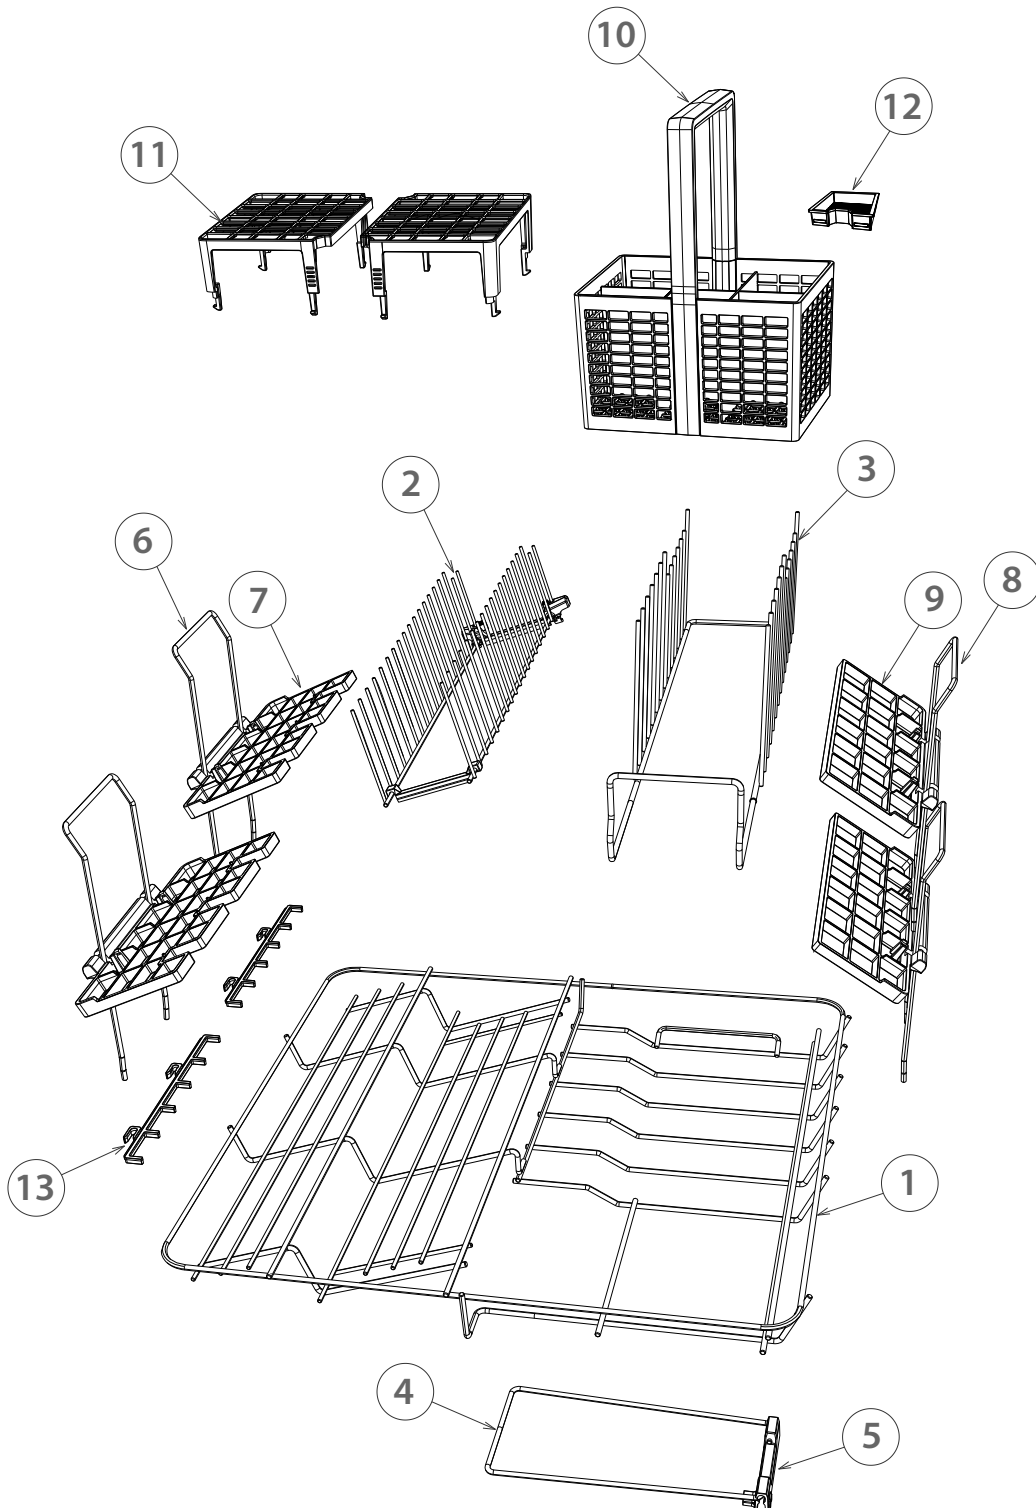

PARTS MANUAL

Dish Drawer™

DD60DAX9 FP AA

Product Code
81076-A

AA

Fisher & Paykel

FRONT PANELS/CONTROLS

CABINET ASSEMBLY

LID & LINK ASSEMBLY

TUB & COMPONENTS

TUB & COMPONENTS

BASKETS & RACKS

INSTALLATION COMPONENTS