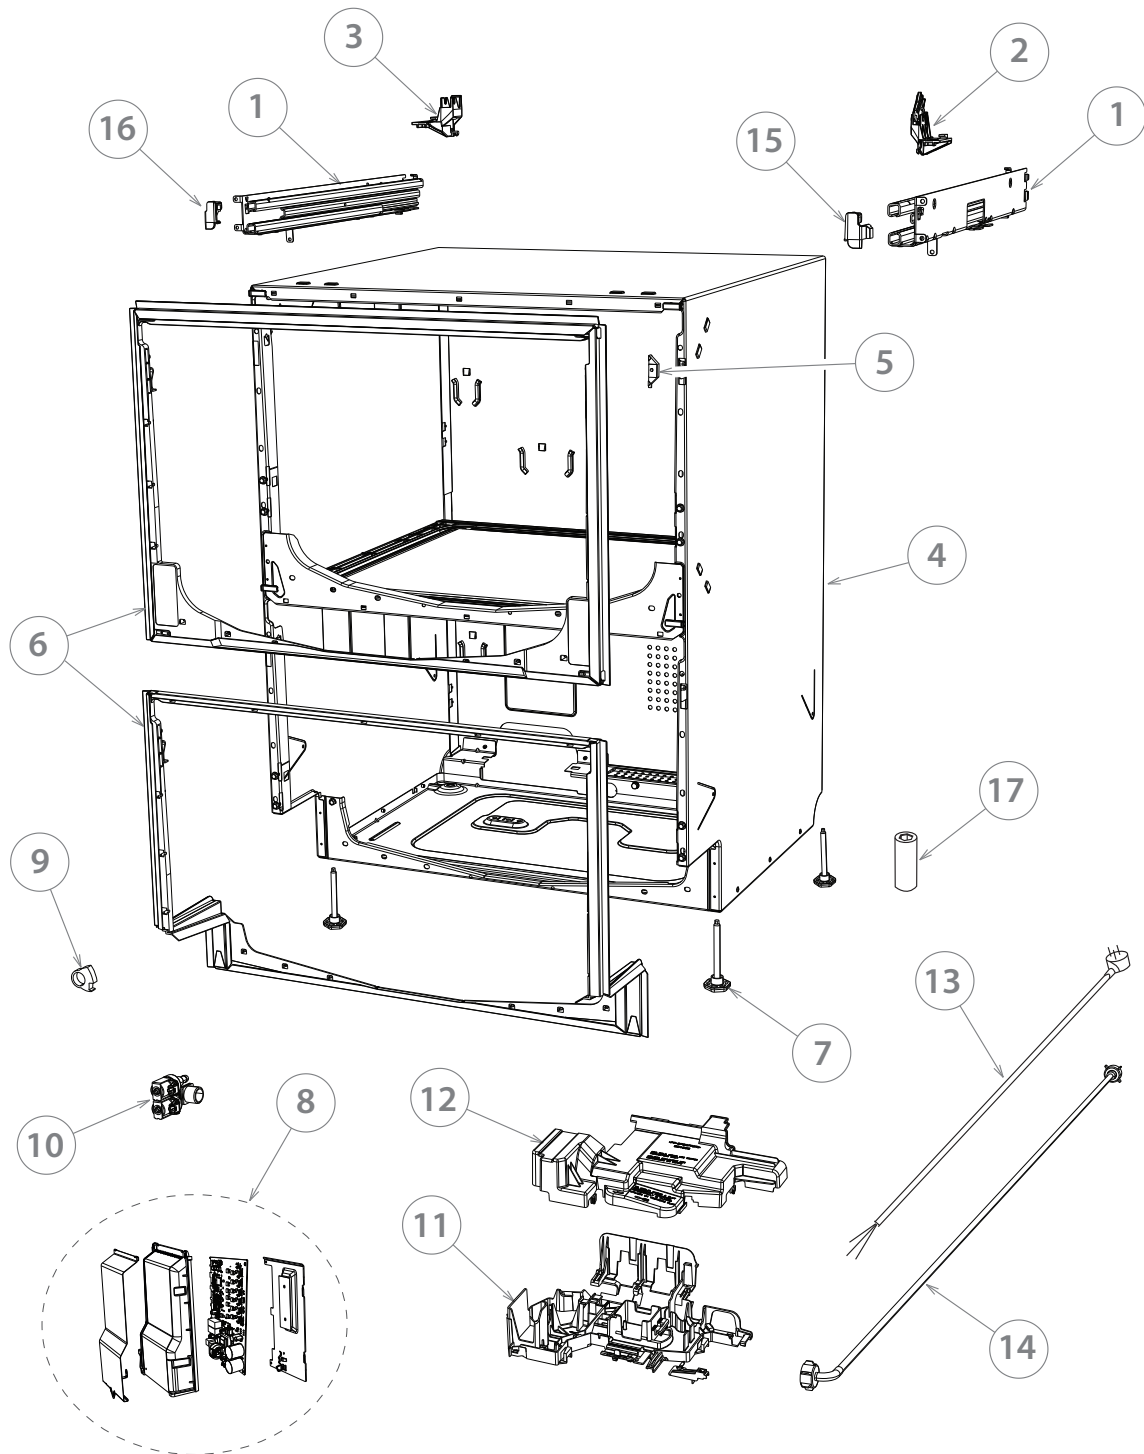

PARTS MANUAL

Dish Drawer™

DD60DAX9 FP AA

Product Code
81076-A

AA

Fisher & Paykel

FRONT PANELS/CONTROLS

CABINET ASSEMBLY

LID & LINK ASSEMBLY

TUB & COMPONENTS

TUB & COMPONENTS

BASKETS & RACKS

INSTALLATION COMPONENTS